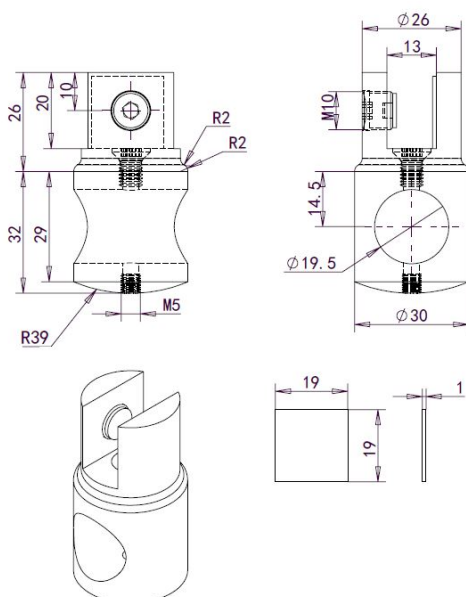

## Description:

Bar To Glass Bracket, F/ø19mm Tube, Polished Brass, 8-10mm. Glass, W/Closed Bar Hole

## Item number:

15.26.102-8

Units	Box	Carton	HS Code	Barcode
Pcs.	1	100	8302419000	
				5704866506267